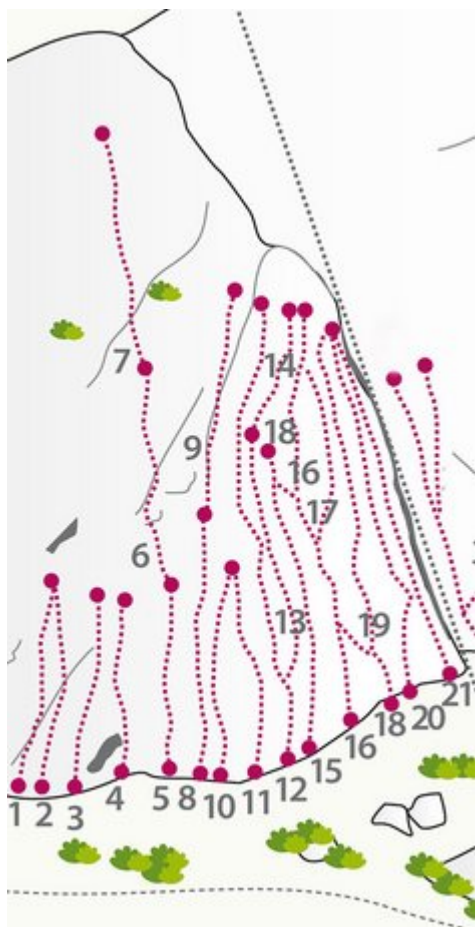

HAHNTENNJOCH / MUSIKPFEILER

Nr.	Name	Grad	Länge
1	Rampenwanderung	5a	20.0 m
2	Wiesenspaziergang	5b	20.0 m
3	Soft Rock Cafe	6a	20.0 m
4	Musik-Cafe	6b+	20.0 m
5	Hard Rock Cafe 1.SL	6a+	20.0 m
6	Hard Rock Cafe 2. SL	6c	20.0 m
7	Hard Rock Cafe 3. SL	6c+	20.0 m
8	Musikpfeiler 1.SL	5b	30.0 m
9	Musikpfeiler 2. SL	6b+	20.0 m
10	Tutto live	6c+	20.0 m
11	The power of music - Projekt		
12	Musik academy - Projekt		
13	Live is live	7a+	20.0 m
14	Short Dance	7b	15.0 m
15	Needles and Pins	6b+/6c	25.0 m
16	Monophonie	7b+	25.0 m